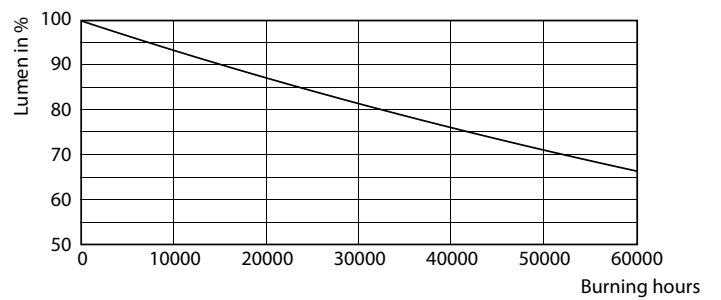

LEDtube 50K FailureRate-LED

LEDtube 50K-LMP