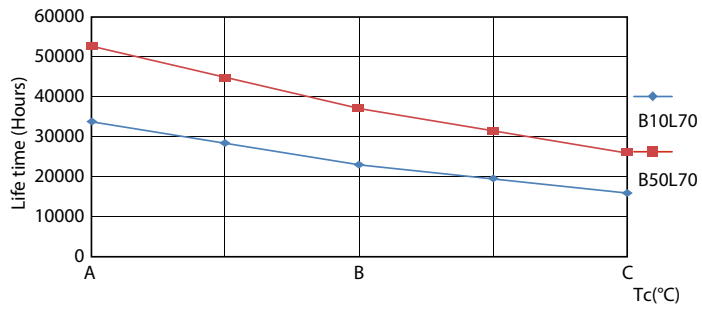

LEDtube Mains T5

Levensduur

LEDtube 50K LifetimeVsTc-LED