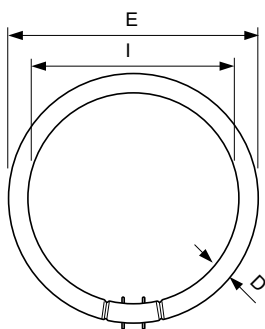

## Maatschets

TL5-C 60W/830

Product	D (max)	D (min)	E (min)	E (max)	I (min)	I (max)
MASTER TL5 Circular 60W/830 ICT/10	18 mm	14 mm	367 mm	379 mm	334 mm	346 mm