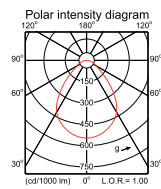

Fotometrische gegevens

DN570B PSE-E 1xLED20S/830 WR

1 x 2100 lm

DN570B PSE-E 1xLED20S/830 WR

1 x 2100 lm

LVL1407300

2015-07-31

IFGU1_DN570B PSE-E 1xLED20S830 WR.EPS

IFPC_DN570B PSE-E 1xLED20S/830 WR-Polar Indoor (combined)