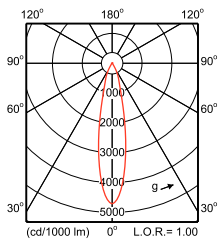

Initiële prestaties (conform IEC)

Order Code	Full Product Name	Initial LED luminaire efficacy	Initial luminous flux	Initial input power
88114900	GD601B LED17S/830 PSU-E MB WH-WH	118,05555555555556 lm/W	1700 lm	14.4 W
88115600	GD601B LED27S/830 PSU-E MB WH-WH	120 lm/W	2700 lm	22.5 W
88116300	GD601B LED39S/830 PSU-E MB WH-WH	123,80952380952381 lm/W	3900 lm	31.5 W
88420100	GD601B LED12S/830 PSU-E MB WH-WH	120 lm/W	1200 lm	10 W
88421800	GD601B LED20S/830 PSU-E NB WH-WH	102,0408163265306 lm/W	2000 lm	19.6 W
88117000	GD602B LED17S/830 PSU-E MB WH-WH	118,05555555555556 lm/W	3400 lm	13.8 W
88118700	GD602B LED27S/830 PSU-E MB WH-WH	120 lm/W	5400 lm	23.5 W
88119400	GD602B LED39S/830 PSU-E MB WH-WH	123,80952380952381 lm/W	7800 lm	32 W

Order Code	Full Product Name	Initial LED luminaire efficacy	Initial luminous flux	Initial input power
88422500	GD602B LED12S/830 PSU-E MB WH-WH	120 lm/W	2400 lm	10.2 W
88423200	GD602B LED20S/830 PSU-E NB WH-WH	102,0408163265306 lm/W	4000 lm	21 W
88425600	GD603B LED17S/830 PSU-E MB WH-WH	118,05555555555556 lm/W	5100 lm	13.8 W
88427000	GD603B LED27S/830 PSU-E MB WH-WH	120 lm/W	8100 lm	23.5 W
88428700	GD603B LED39S/830 PSU-E MB WH-WH	123,80952380952381 lm/W	11700 lm	32 W

Polar Wide Diagrams

IFPS_GD601B 1xLED12S/827 MB-Polar Normal
(separate)