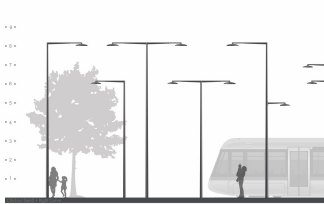

CitySoul gen2 Brackets Graphic

COMMODITY BRACKETS

CitySoul poles and brackets

Versions

COMMODITY BRACKETS

COMMODITY BRACKETS

COMMODITY BRACKETS

CitySoul gen2 Brackets East -
1000 mm - 2° - RAL color

CitySoul gen2 Brackets Graphic -
RAL color

CitySoul gen2 Brackets Right
Curve - RAL color

CitySoul poles and brackets

Versions

Productgegevens

2D rendering CitySoul gen2
Bracket - Accent

EAST-DPP.jpg

GRAPHIC-DPP.jpg