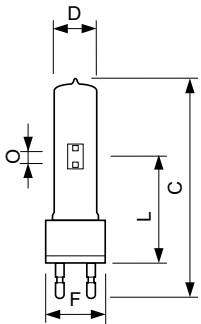

Architectural MSD

Versions

MSD 575

MSD 700

MSD 1200

Maatschets

D

Product	D (max)	O	L (min)	L (max)	L	C (max)	F (max)	F	F (min)
MSD	42,5	14,0	84 mm	86 mm	85	183 mm	54 mm	53	52 mm
1200.1CT/3	mm	mm			mm			mm	

Product	D (max)	O	L (min)	L (max)	L	C (max)	F (max)	F	F (min)
MSD	40 mm	10,0	84 mm	86 mm	85	175 mm	54 mm	53	52 mm
700.1CT/3		mm			mm			mm	

Product	D (max)	O	L (min)	L (max)	L	C (max)	F (max)	F	F (min)
MSD 575	30 mm	8,0	64 mm	66 mm	65	125 mm	36 mm	35	34 mm
1CT/16		mm			mm			mm	