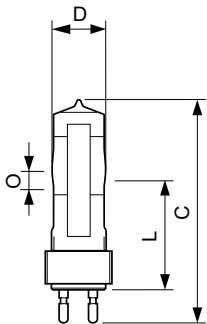

Architectural MSD

Versions

MSD 575

MSD 700

MSD 1200

Maatschets

D

Product	D (max)	O	L (min)	L (max)	L	C (max)	F (max)	F	F (min)
MSD	42,5	14,0	84 mm	86 mm	85	183 mm	54 mm	53	52 mm
1200.1CT/3	mm	mm			mm			mm	

Product	D (max)	O	L (min)	L (max)	L	C (max)	F (max)	F	F (min)
MSD	40 mm	10,0	84 mm	86 mm	85	175 mm	54 mm	53	52 mm
700.1CT/3		mm			mm			mm	

Product	D (max)	O	L (min)	L (max)	L	C (max)	F (max)	F	F (min)
MSD 575	30 mm	8,0	64 mm	66 mm	65	125 mm	36 mm	35	34 mm
1CT/16		mm			mm			mm	