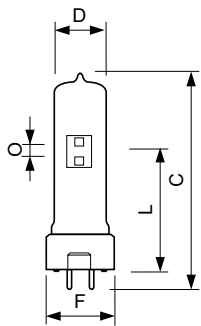

Versions

MSD 200(/2), MSD 250(/2)

Maatschets

Product	D (max)	O	L (min)	L (max)	L	C (max)	F (max)	F	F (min)
MSD 250/2	23 mm	5,0	54 mm	56 mm	55	108 mm	29 mm	28	27 mm
30H 1CT/4		mm			mm			mm	
MSD 200	23 mm	5,0	54 mm	56 mm	55	108 mm	29 mm	28	27 mm
1CT/40		mm			mm			mm	