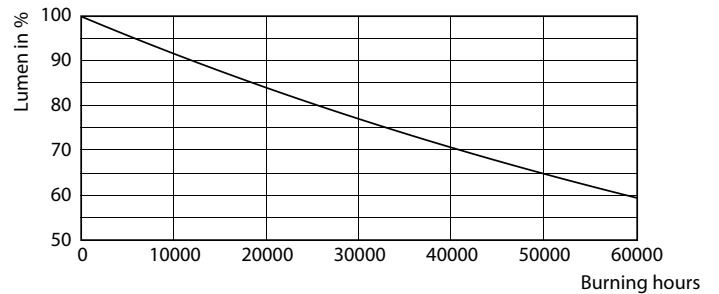

MASTER LEDspot ExpertColor LV

Fotometrische gegevens

Spectral Power Distribution Colour - MAS LED ExpertColor 7.5-43W MR16 930 24D

Levensduur

Life Expectancy Diagram - MAS LED ExpertColor 7.5-43W MR16 930 24D