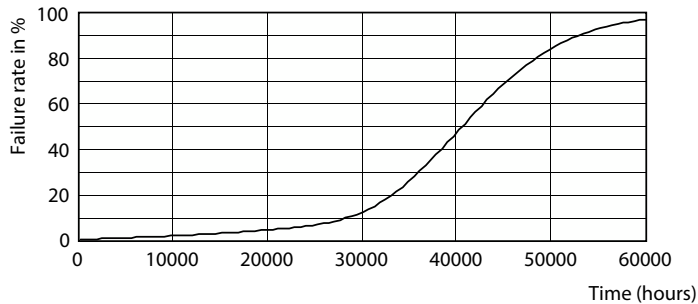

Levensduur

Life Expectancy Diagram - MAS LED ExpertColor 7.5-43W MR16 930 24D