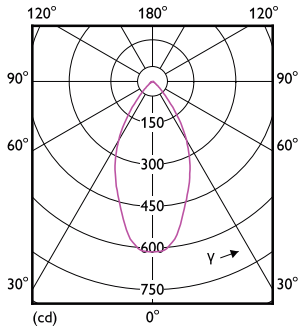

Maatschets

Product	D	C
MAS LED ExpertColor 6.7-35W MR16 930 60D	50,5 mm	46 mm

Fotometrische gegevens

Accent Lighting Spots - MAS LED ExpertColor 6.7-35W MR16 930 60D

Spectral Power Distribution Colour - MAS LED ExpertColor 6.7-35W MR16 930 60D

MASTER LEDspot ExpertColor LV

Fotometrische gegevens

Light Distribution Diagram - MAS LED ExpertColor 6.7-35W MR16 930 60D

Levensduur

Life Expectancy Diagram - MAS LED ExpertColor 6.7-35W MR16 930 60D

Lumen Maintenance Diagram - MAS LED ExpertColor 6.7-35W MR16 930 60D