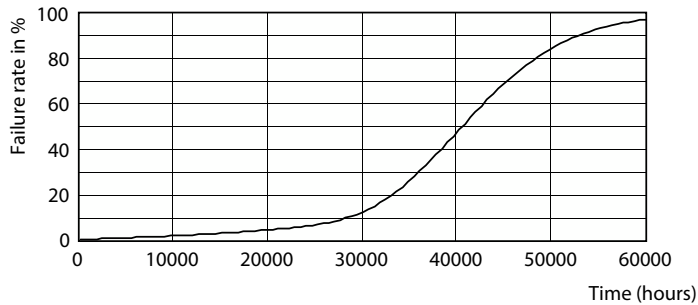

Maatschets

Product	D	C
MAS LED ExpertColor 6.7-35W MR16 930 60D	50,5 mm	46 mm

Fotometrische gegevens

Accent Lighting Spots - MAS LED ExpertColor 6.7-35W MR16 930 60D

Spectral Power Distribution Colour - MAS LED ExpertColor 6.7-35W MR16 930 60D

MASTER LEDspot ExpertColor LV

Fotometrische gegevens

Light Distribution Diagram - MAS LED ExpertColor 6.7-35W MR16 930 60D

Levensduur

Life Expectancy Diagram - MAS LED ExpertColor 6.7-35W MR16 930 60D

Lumen Maintenance Diagram - MAS LED ExpertColor 6.7-35W MR16 930 60D