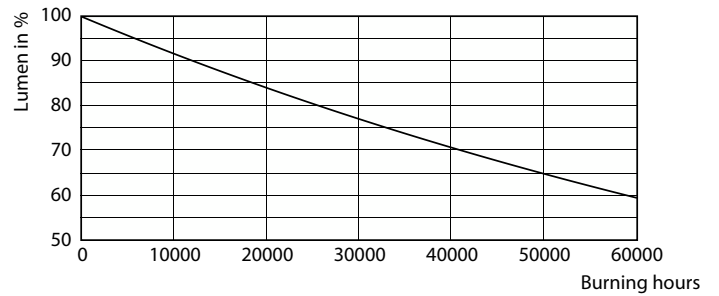

MASTER LEDspot ExpertColor LV

Fotometrische gegevens

Light Distribution Diagram - MAS LED ExpertColor 6.7-35W MR16 930 60D

Levensduur

Life Expectancy Diagram - MAS LED ExpertColor 6.7-35W MR16 930 60D

Lumen Maintenance Diagram - MAS LED ExpertColor 6.7-35W MR16 930 60D