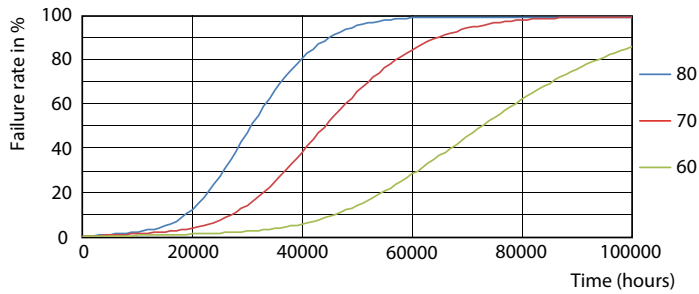

MASTER LEDtube T8 Ultra Efficiency

Fotometrische gegevens

General Uniform Lighting
Page 11

General uniform lighting

Levensduur

LEDtube MAS 20W 70K FailureRate-LED

Life Expectancy Diagram

LumenVsTc