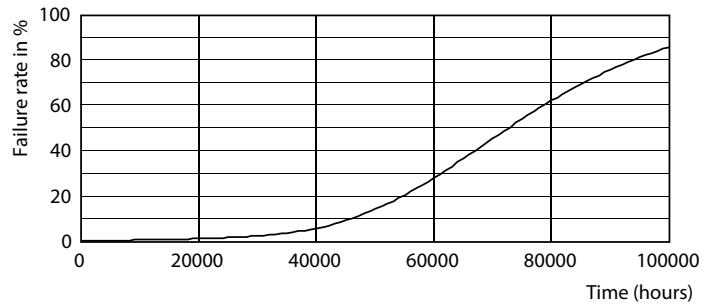

MASTER LEDtube T8 Ultra Efficiency

Fotometrische gegevens

General Uniform Lighting
Page 11

General uniform lighting

Levensduur

LEDtube MAS 20W 70K FailureRate-LED

Life Expectancy Diagram

LumenVsTc