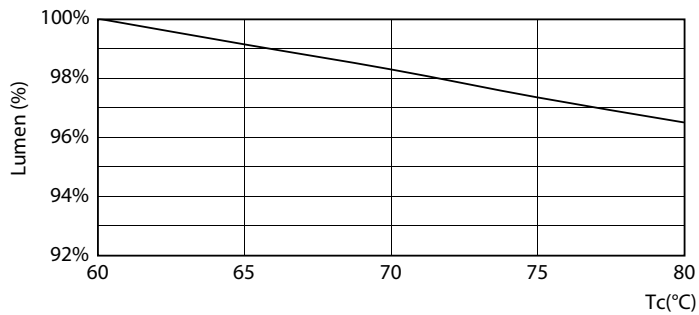

MASTER LEDtube T8 Ultra Efficiency

Fotometrische gegevens

General Uniform Lighting
Page 11

General uniform lighting

Levensduur

LEDtube MAS 20W 70K FailureRate-LED

Life Expectancy Diagram

LumenVsTc