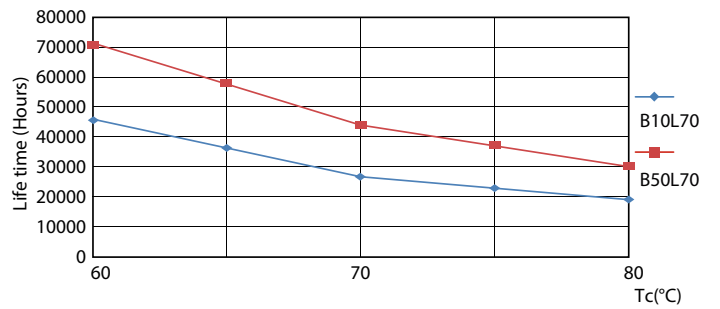

MASTER LEDtube T8 Ultra Efficiency

Fotometrische gegevens

General Uniform Lighting
Page 11

General uniform lighting

Levensduur

LEDtube MAS 20W 70K FailureRate-LED

Life Expectancy Diagram

LumenVsTc