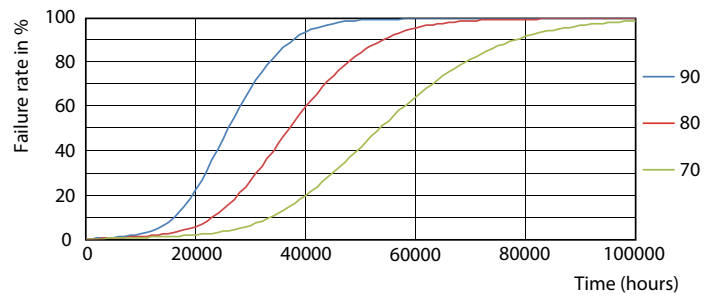

© Philips Lighting B.V. Page 11

LEDtube MAS G3 8W G13 1050lm 865-GUL

Levensduur

LEDtube 50K-LED

LEDtube MAS G3 8W 50K LumenVsTc-LMP

LEDtube MAS 1 26W 50K LifetimeVsTc-LED

LEDtube MAS 1 26W 50K FailureRate-LED