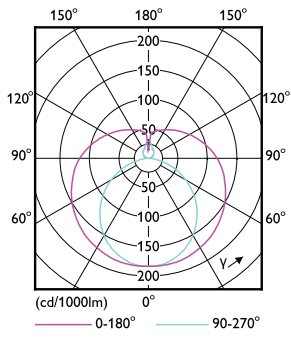

Light Distribution Diagram