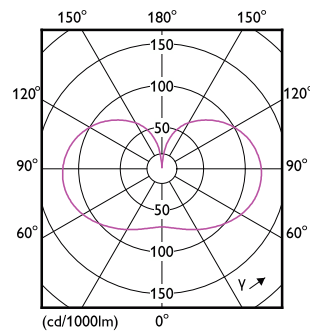

Light Distribution Diagram - CorePro LEDBulbND 200W E27 A95 840 FR G