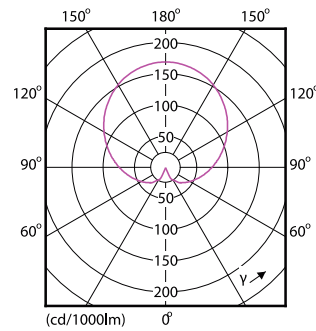

Fotometrische gegevens

CorePro LEDbulb ND 8-60W A60

CorePro LEDbulb ND 8-60W A60

SDPO_LED Bulb_0021-Spectral Power distribution

CorePro LED lampen

Levensduur

LEDbulb 40W E27 830 FR A60

LEDbulb 40W E27 830 FR A60