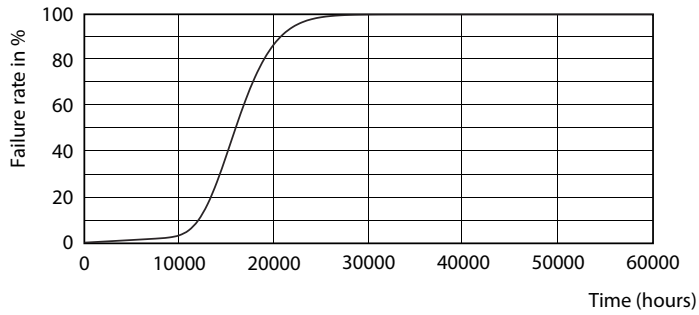

Fotometrische gegevens

CorePro LEDbulb ND 8-60W A60

CorePro LEDbulb ND 8-60W A60

SDPO_LED Bulb_0021-Spectral Power distribution

CorePro LED lampen

Levensduur

LEDbulb 40W E27 830 FR A60

LEDbulb 40W E27 830 FR A60