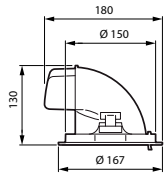

Versions

RS782B LuxSpace Accent
Performance Elbow Black

RS782B LuxSpace Accent
Performance Elbow White

LuxSpace Accent Performance Elbow

Versions

RS782B LuxSpace Accent
Performance Elbow Silver

Maatschets

Productgegevens