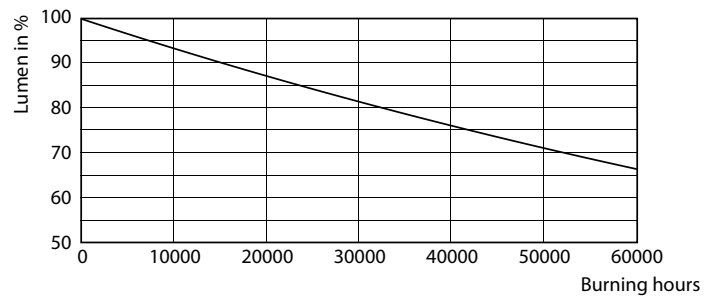

Life Expectancy Diagram

Lumen Maintenance Diagram - MAS LEDtube 1500mm UO 36W 865 T5