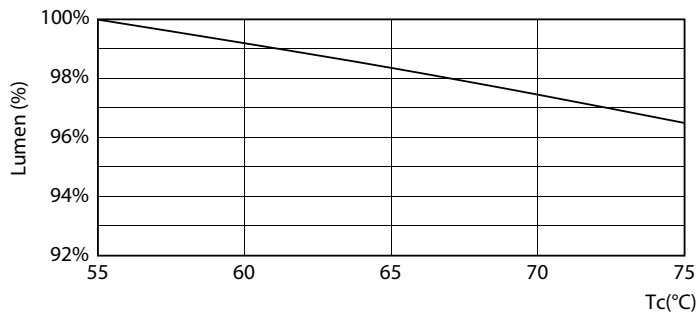

Lumen Maintenance Diagram - MAS LEDtube 1500mm UO 36W 865 T5