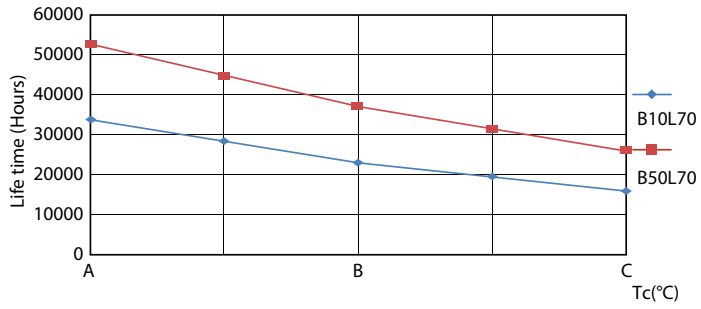

Life Expectancy Diagram

Lumen Maintenance Diagram - MAS LEDtube 1500mm UO 36W 865 T5

Lumen Maintenance Diagram - MAS LEDtube 1500mm UO 36W 865 T5

MASTER LEDtube Mains T5

Levensduur

Life Expectancy Diagram