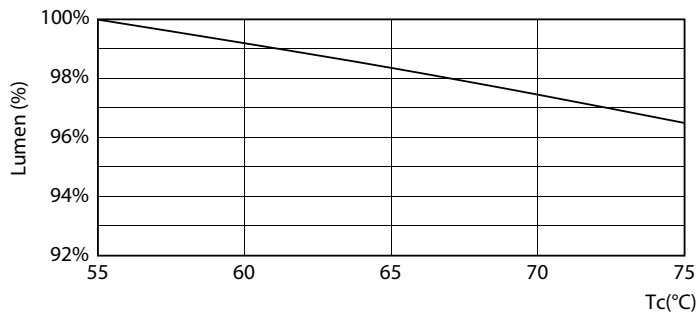

Lumen Maintenance Diagram - MAS LEDtube 1500mm UO 36W 830 T5