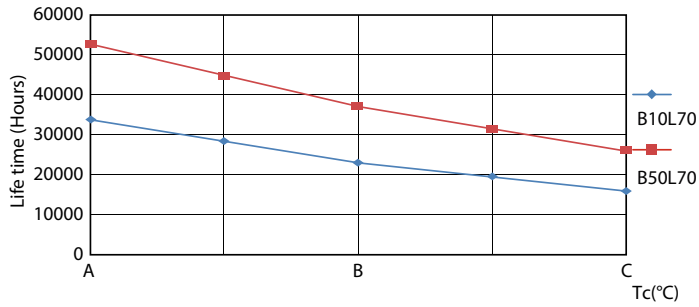

MASTER LEDtube Mains T5

Levensduur

LEDtube 50K LifetimeVsTc-LED