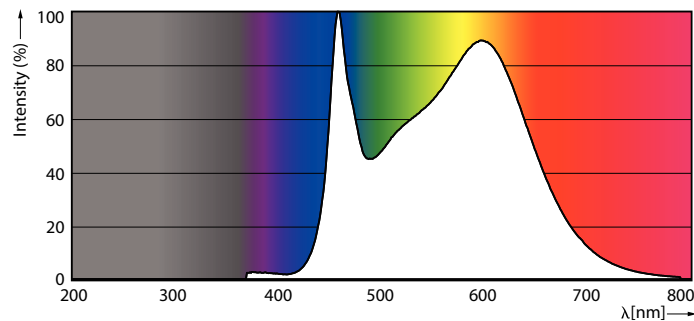

LEDbulb 13W A67 E27 840 CL