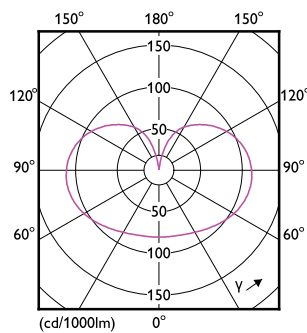

LEDbulb A67 E27 2452lm CL