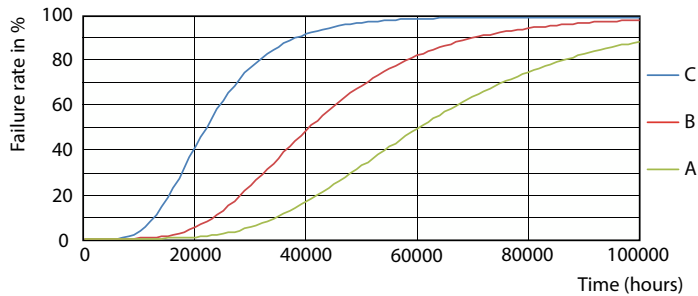

MASTER LEDtube InstantFit HF T5

Fotometrische gegevens

© 2023 Philips Lighting B.V. Page 11 of 11

General uniform lighting - MAS LEDtube HF 1500mm HO 26W 840 T5 OE

Levensduur

Life Expectancy Diagram - MAS LEDtube HF 1500mm HO 26W 840 T5 OE