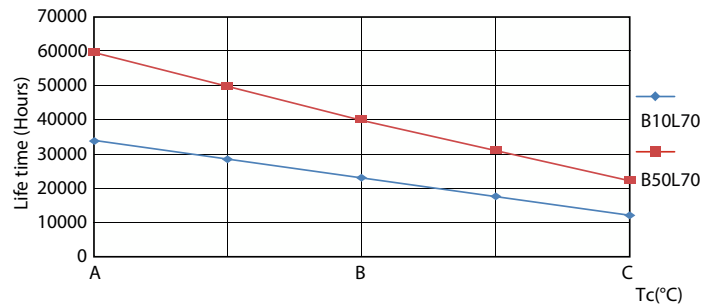

MASTER LEDtube InstantFit HF T5

Fotometrische gegevens

© 2023 Philips Lighting B.V. Page 11 of 11

General uniform lighting - MAS LEDtube HF 1500mm HO 26W 840 T5 OE

Levensduur

Life Expectancy Diagram - MAS LEDtube HF 1500mm HO 26W 840 T5 OE