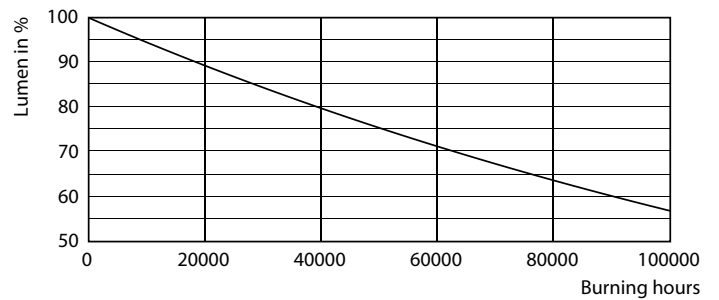

Lumen Maintenance Diagram - MAS LEDtube HF 1500mm HO 26W 840 T5 OE

Lumen Maintenance Diagram - MAS LEDtube HF 1500mm HO 26W 840 T5 OE