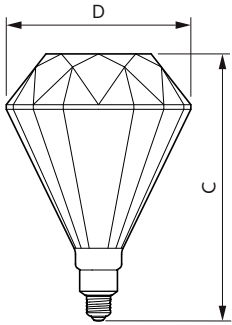

## Maatschets

LED diamond\_giant 35W E27 CL DIM

Product	D	C
LED diamond_giant 35W E27 CL DIM	200 mm	293 mm