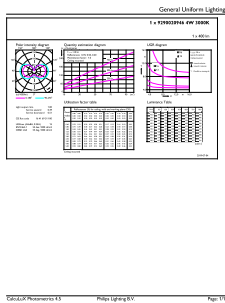

Fotometrische gegevens

LED diamond giant 35W E27 CL DIM