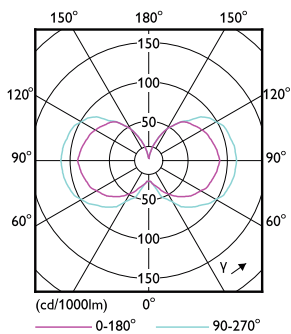

LED diamond giant 35W E27 CL DIM