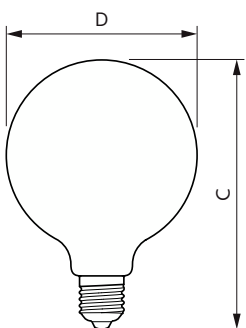

Maatschets

Product	D	C
LED classic 60W E27 CW G120 FR ND 1PF/6	125 mm	177 mm

Fotometrische gegevens

Light Distribution Diagram - LED classic 60W E27 CW G120 FR ND 1PF/6

General uniform lighting - LED classic 60W E27 CW G120 FR ND 1PF/6