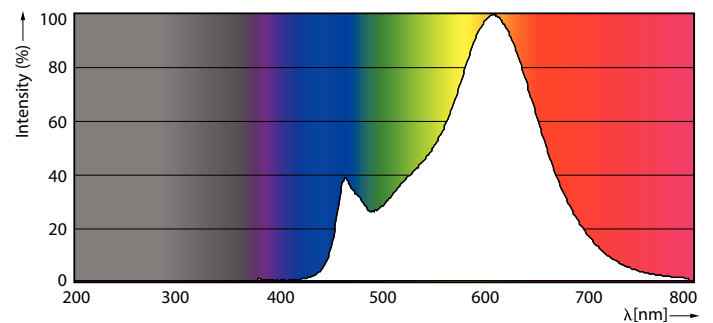

## Fotometrische gegevens

Light Distribution Diagram - LED classic 60W E27 WW G120 FR ND SRT4

Spectral Power Distribution Colour - LED classic 60W E27 WW G120 FR ND SRT4