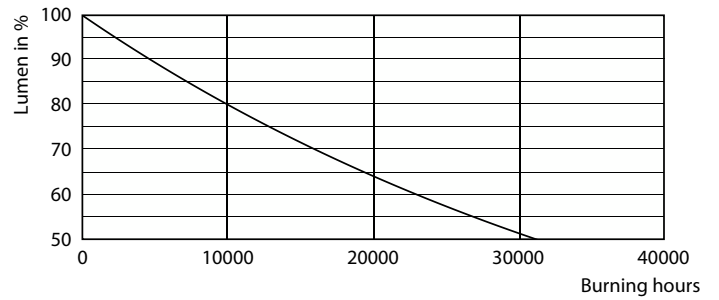

CorePro LED Specialties

Levensduur

Life Expectancy Diagram - CorePro LED Stick ND 9.5-75W T38 E27 840

Lumen Maintenance Diagram - CorePro LED Stick ND 9.5-75W T38 E27 840