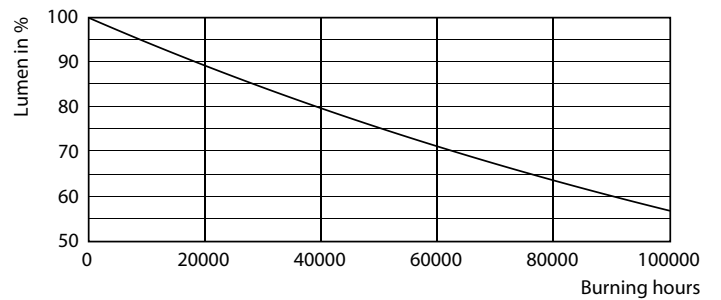

## Levensduur

LEDtube MAS SLR 8W 60K LumenVsTc-LMP

LEDtube MAS SLR 8W 60K LifetimeVsTc-LED

LEDtube MAS SLR 8W 60K FailureRate-LED

LEDtube\_60K