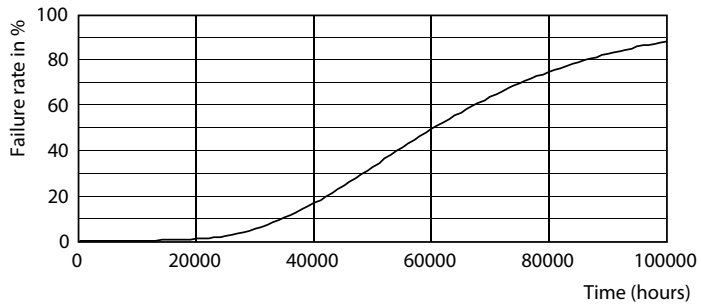

MASTER LEDtube InstantFit HF T5

Levensduur

LEDtube_60K