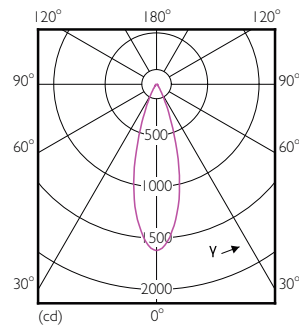

MAS LEDspotLV 43W GU5-3 930 36D MR16