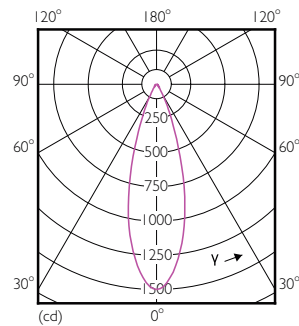

MAS LEDspotLV 43W GU5-3 927 36D MR16