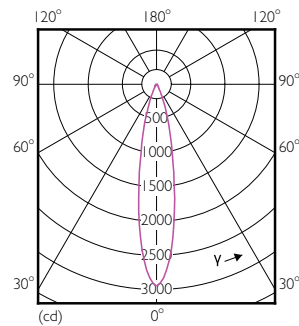

MAS LEDspotLV 43W GU5-3 940 24D MR16