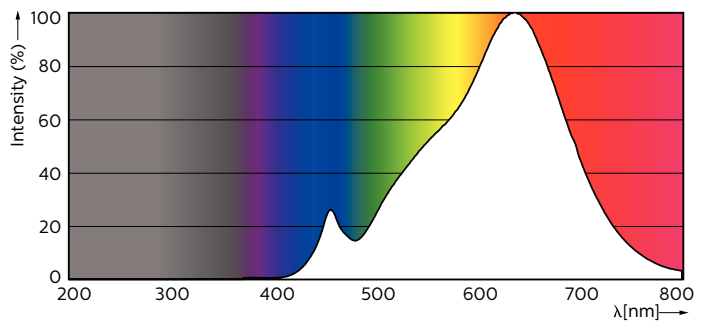

MASTER LEDspot ExpertColor MV 50W GU10 927 36D