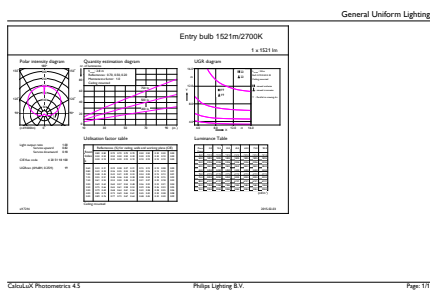

Maatschets

CorePro LEDbulb ND 13-100W A60 E27 827

Product	D	C
CorePro LEDbulb ND 13-100W A60 E27 827	60 mm	110 mm

Fotometrische gegevens

CorePro LEDbulb ND 13-100W A60

CorePro LEDbulb ND 13-100W A60

CorePro LEDbulb - Plastic