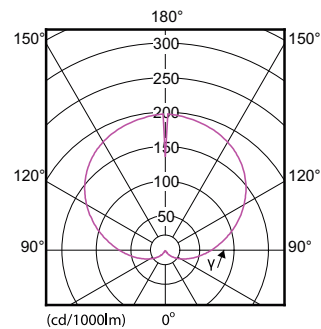

Maatschets

CorePro LEDbulb ND 13-100W A60 E27 827

Product	D	C
CorePro LEDbulb ND 13-100W A60 E27 827	60 mm	110 mm

Fotometrische gegevens

CorePro LEDbulb ND 13-100W A60

CorePro LEDbulb ND 13-100W A60

CorePro LEDbulb - Plastic