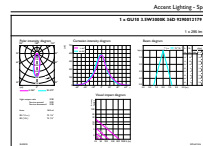

CorePro LEDspotMV 35W GU10 830 36D CLA