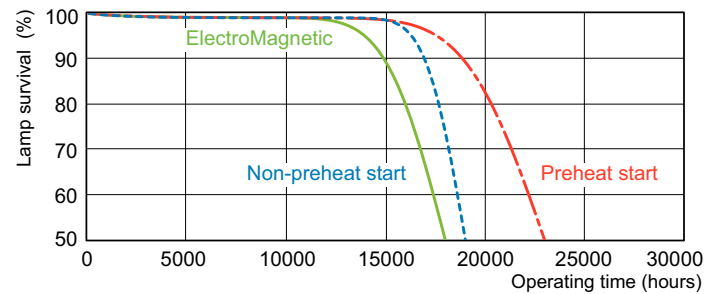

Life Expectancy Diagram - MASTER TL-D Super 80 36W/840 UNP/25