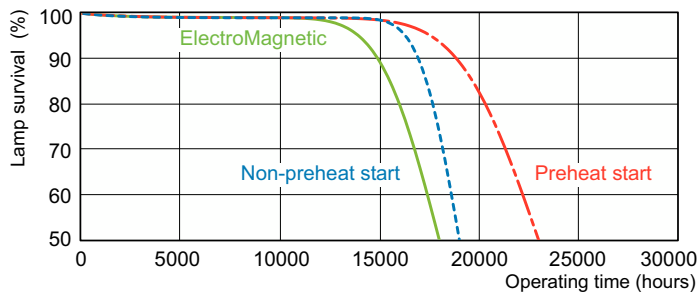

Life Expectancy Diagram - MASTER TL-D Super 80 18W/827 1SL/25