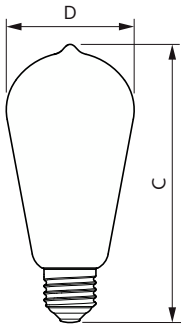

MASTER Value Decoratieve LEDbulb

Versions

LEDbulb E27 ST6 5.5W

LEDbulb E27 A60 5.5W

LEDbulb E27 T32 5.5W

Maatschets

| Product | D | C |
|---|-------|--------|
| MAS VLE LEDBulbD4-25W E27 T32 GOLD SP G | 33 mm | 137 mm |

| Product | D | C |
|---|-------|--------|
| MAS VLE LEDBulbD4-25W E27 A60 GOLD SP G | 61 mm | 106 mm |

| Product | D | C |
|--|-------|--------|
| MAS VLE LEDBulbD4-25W E27 ST64 GOLD SP G | 65 mm | 143 mm |