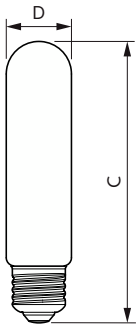

MASTER Value Decoratieve LEDbulb

Versions

LEDbulb E27 ST6 5.5W

LEDbulb E27 A60 5.5W

LEDbulb E27 T32 5.5W

Maatschets

| Product | D | C |
|---|-------|--------|
| MAS VLE LEDBulbD4-25W E27 T32 GOLD SP G | 33 mm | 137 mm |

| Product | D | C |
|---|-------|--------|
| MAS VLE LEDBulbD4-25W E27 A60 GOLD SP G | 61 mm | 106 mm |

| Product | D | C |
|--|-------|--------|
| MAS VLE LEDBulbD4-25W E27 ST64 GOLD SP G | 65 mm | 143 mm |