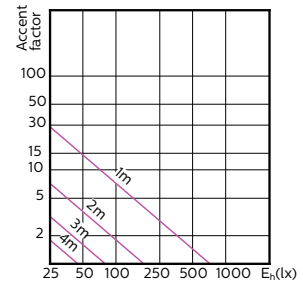

MASTER LEDspot ExpertColor MV 35W GU10
940 36D

MASTER LEDspot ExpertColor MV 50W GU10
927 25D