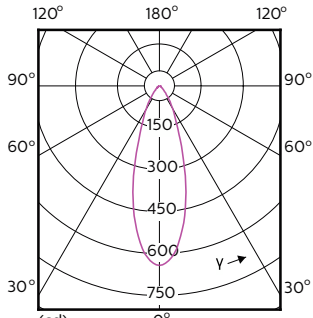

MASTER LEDspot ExpertColor MV