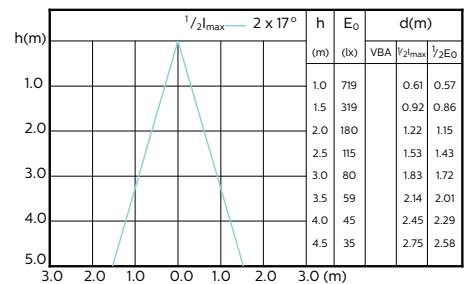

MASTER LEDspot ExpertColor MV 50W GU10
940 36D

Beam Diagrams

Beam diagram

MASTER LEDspot ExpertColor MV 35W GU10
930 25D

MASTER LEDspot ExpertColor MV 35W GU10
940 25D

Beam diagram

MASTER LEDspot ExpertColor MV 35W GU10
930 36D