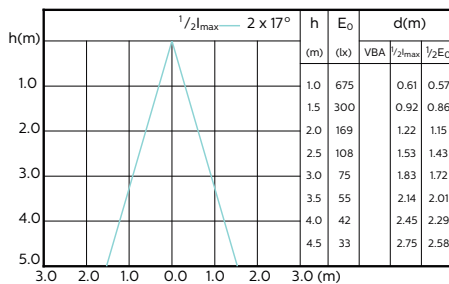

MASTER LEDspot ExpertColor MV 50W GU10
940 36D

Beam Diagrams

Beam diagram

MASTER LEDspot ExpertColor MV 35W GU10
930 25D

MASTER LEDspot ExpertColor MV 35W GU10
940 25D

Beam diagram

MASTER LEDspot ExpertColor MV 35W GU10
930 36D