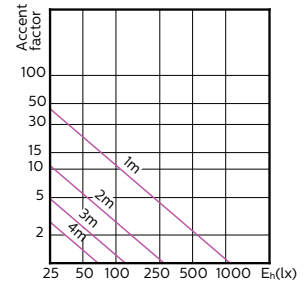

MASTER LEDspot ExpertColor MV 35W GU10
940 25D