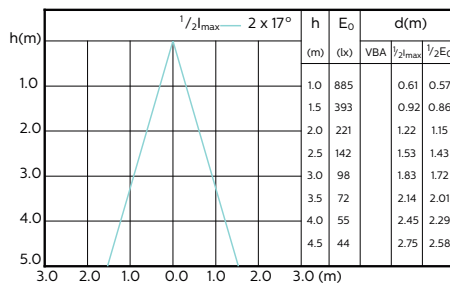

MASTER LEDspot ExpertColor MV 50W GU10
930 36D