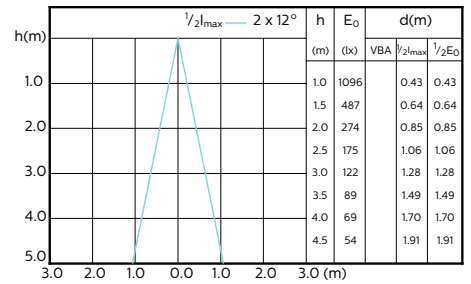

MASTER LEDspot ExpertColor MV 50W GU10
940 36D

Beam Diagrams

Beam diagram

MASTER LEDspot ExpertColor MV 35W GU10
930 25D

MASTER LEDspot ExpertColor MV 35W GU10
940 25D

Beam diagram

MASTER LEDspot ExpertColor MV 35W GU10
930 36D