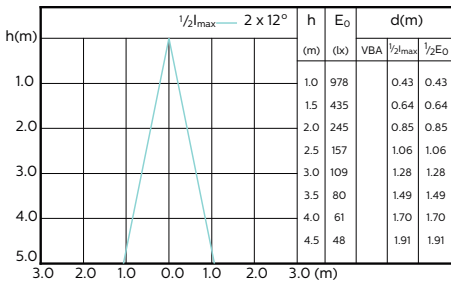

Beam Diagrams

Beam diagram