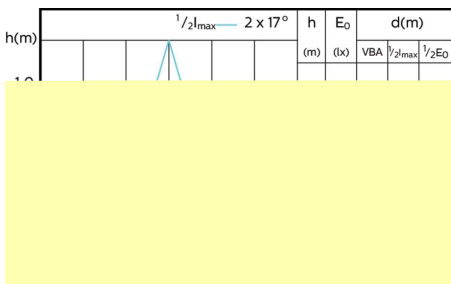

MASTER LEDspot ExpertColor MV 50W GU10
940 36D

Beam Diagrams

Beam diagram

MASTER LEDspot ExpertColor MV 35W GU10
930 25D

MASTER LEDspot ExpertColor MV 35W GU10
940 25D

Beam diagram

MASTER LEDspot ExpertColor MV 35W GU10
930 36D