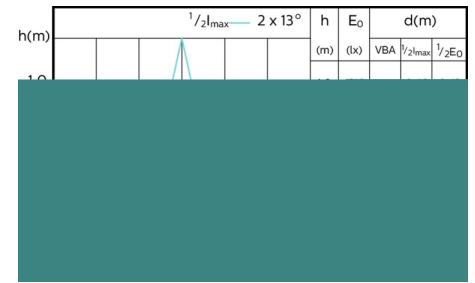

MASTER LEDspot ExpertColor MV 35W GU10
940 36D

MASTER LEDspot ExpertColor MV

Beam Diagrams

MASTER LEDspot ExpertColor MV 50W GU10
927 25D

MASTER LEDspot ExpertColor MV 50W GU10
930 25D

MASTER LEDspot ExpertColor MV 50W GU10
940 25D