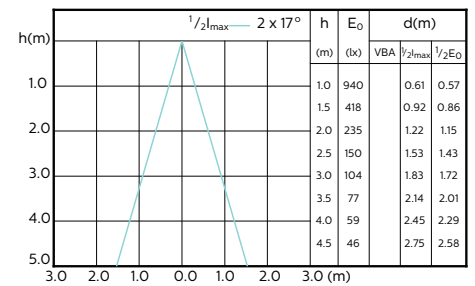

MASTER LEDspot ExpertColor MV 50W GU10
940 36D