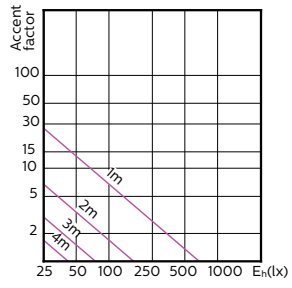

MASTER LEDspot ExpertColor MV 35W GU10
930 36D