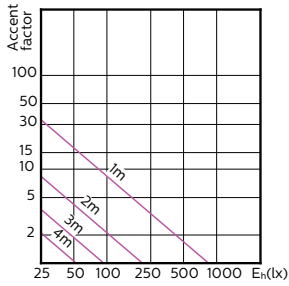

MASTER LEDspot ExpertColor MV

Accent Diagrams

MASTER LEDspot ExpertColor MV 50W GU10
927 36D

MASTER LEDspot ExpertColor MV 50W GU10
930 36D