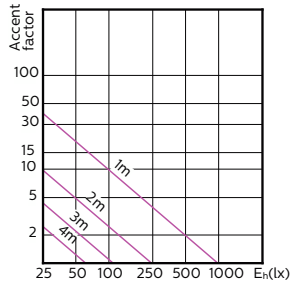

MASTER LEDspot ExpertColor MV

120°

180°

(cd) 0° 120° 180° 120°

(cd) 0°

MASTER LEDspot ExpertColor MV

Accent Diagrams

Accent Diagram