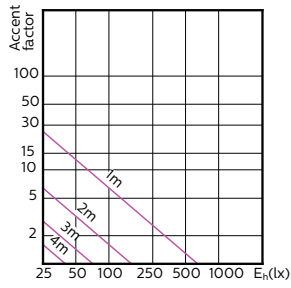

Accent Diagram