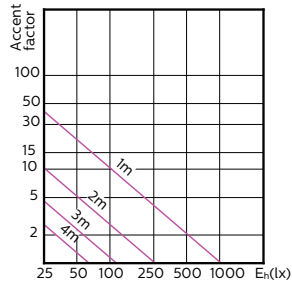

MASTER LEDspot ExpertColor MV

120°

180°

(cd) 0° 120° 180° 120°

(cd) 0°

MASTER LEDspot ExpertColor MV

Accent Diagrams

Accent Diagram