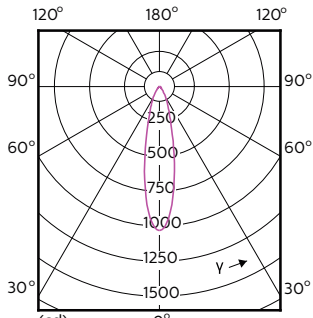

MASTER LEDspot ExpertColor MV

120°

180°

(cd) 0° 120° 180° 120°

(cd) 0°

MASTER LEDspot ExpertColor MV

Accent Diagrams

Accent Diagram