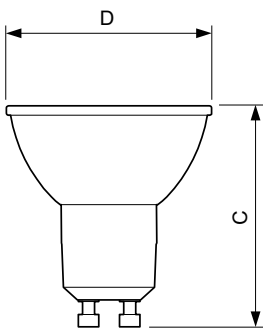

Toepassing

- Hotels, cafés, restaurants
- Winkels
- Woningen

MASTER LEDspot ExpertColor MV

Versions

GU10 PAR16

Maatschets

Product	D	C
MASTER LED ExpertColor 3.9-35W GU10 940 36D	50 mm	54 mm
MASTER LED ExpertColor 3.9-35W GU10 927 25D	50 mm	54 mm
MASTER LED ExpertColor 3.9-35W GU10 930 25D	50 mm	54 mm
MASTER LED ExpertColor 3.9-35W GU10 940 25D	50 mm	54 mm
MASTER LED ExpertColor 3.9-35W GU10 927 36D	50 mm	54 mm
MASTER LED ExpertColor 3.9-35W GU10 930 36D	50 mm	54 mm
MASTER LED ExpertColor 5.5-50W GU10 927 25D	50 mm	54 mm
MASTER LED ExpertColor 5.5-50W GU10 930 25D	50 mm	54 mm
MASTER LED ExpertColor 5.5-50W GU10 927 36D	50 mm	54 mm
MASTER LED ExpertColor 5.5-50W GU10 940 25D	50 mm	54 mm
MASTER LED ExpertColor 5.5-50W GU10 930 36D	50 mm	54 mm
MASTER LED ExpertColor 5.5-50W GU10 940 36D	50 mm	54 mm