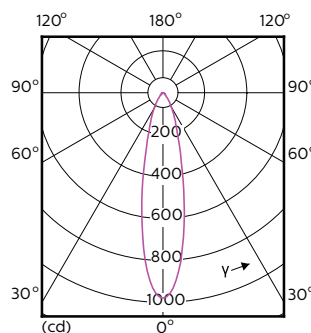

Order Code	Full Product Name	Luminous Intensity (Nom)
70761600	MASTER LED ExpertColor 5.5-50W GU10 927 25D	1000 cd
70763000	MASTER LED ExpertColor 5.5-50W GU10 930 25D	1000 cd
70765400	MASTER LED ExpertColor 5.5-50W GU10 940 25D	1050 cd
70767800	MASTER LED ExpertColor 5.5-50W GU10 927 36D	800 cd
70769200	MASTER LED ExpertColor 5.5-50W GU10 930 36D	800 cd
70771500	MASTER LED ExpertColor 5.5-50W GU10 940 36D	800 cd

Mechanische eigenschappen en behuizing

Order Code	Full Product Name	Lampafwerking
70749400	MASTER LED ExpertColor 3.9-35W GU10 927 25D	-
70751700	MASTER LED ExpertColor 3.9-35W GU10 930 25D	-
70753100	MASTER LED ExpertColor 3.9-35W GU10 940 25D	-
70755500	MASTER LED ExpertColor 3.9-35W GU10 927 36D	-
70757900	MASTER LED ExpertColor 3.9-35W GU10 930 36D	-
70759300	MASTER LED ExpertColor 3.9-35W GU10 940 36D	Helder
70761600	MASTER LED ExpertColor 5.5-50W GU10 927 25D	Helder
70763000	MASTER LED ExpertColor 5.5-50W GU10 930 25D	Helder
70765400	MASTER LED ExpertColor 5.5-50W GU10 940 25D	-
70767800	MASTER LED ExpertColor 5.5-50W GU10 927 36D	-
70769200	MASTER LED ExpertColor 5.5-50W GU10 930 36D	-
70771500	MASTER LED ExpertColor 5.5-50W GU10 940 36D	-