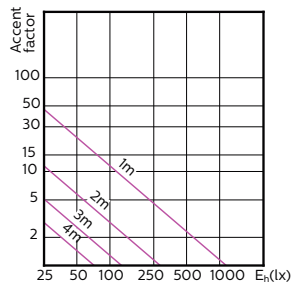

MASTER LEDspot ExpertColor MV 50W GU10
930 25D