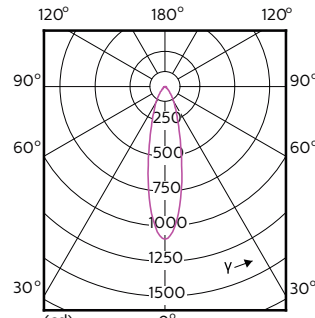

MASTER LEDspot ExpertColor MV