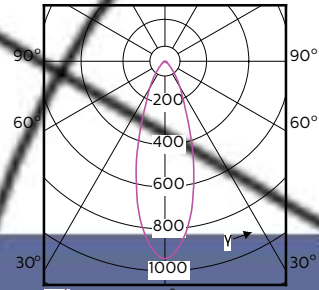

MASTER LEDspot ExpertColor MV

120°

180°

(cd) 0° 120° 180° 120°

(cd) 0°

MASTER LEDspot ExpertColor MV

Accent Diagrams

Accent Diagram