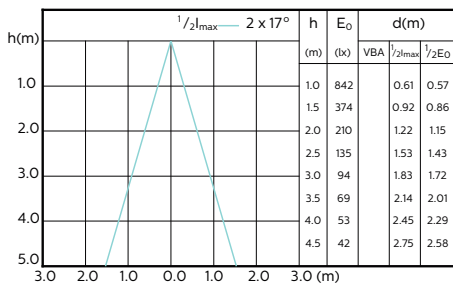

MASTER LEDspot ExpertColor MV 35W GU10
940 36D

MASTER LEDspot ExpertColor MV

Beam Diagrams

MASTER LEDspot ExpertColor MV 50W GU10
927 25D

MASTER LEDspot ExpertColor MV 50W GU10
930 25D

MASTER LEDspot ExpertColor MV 50W GU10
940 25D