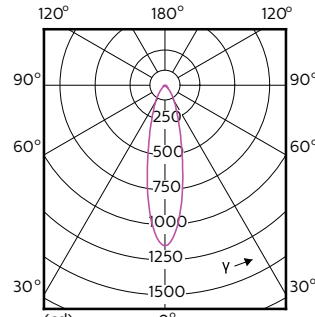

MASTER LEDspot ExpertColor MV