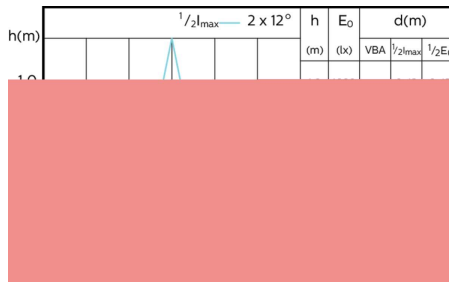

MASTER LEDspot ExpertColor MV 35W GU10
930 25D