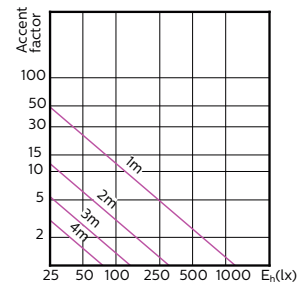

MASTER LEDspot ExpertColor MV 50W GU10
940 25D