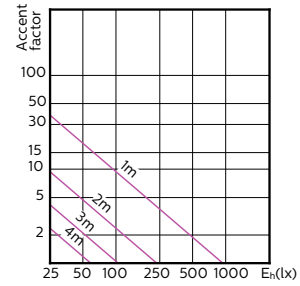

MASTER LEDspot ExpertColor MV 50W GU10
930 25D

MASTER LEDspot ExpertColor MV 50W GU10
940 25D

MASTER LEDspot ExpertColor MV

Accent Diagrams

MASTER LEDspot ExpertColor MV 50W GU10
927 36D

MASTER LEDspot ExpertColor MV 50W GU10
930 36D