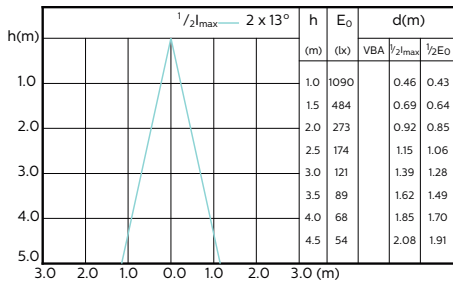

MASTER LEDspot ExpertColor MV

Beam Diagrams

MASTER LEDspot ExpertColor MV 50W GU10
927 25D