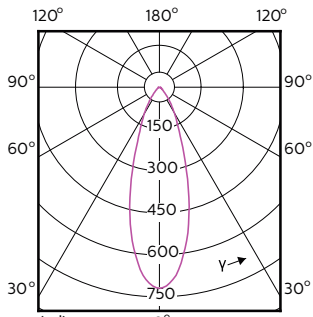

MASTER LEDspot ExpertColor MV

120°

180°

(cd) 0° 120° 180° 120°

(cd) 0°

MASTER LEDspot ExpertColor MV

Accent Diagrams

Accent Diagram