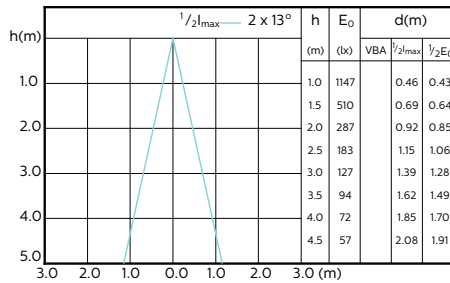

MASTER LEDspot ExpertColor MV 50W GU10
930 25D