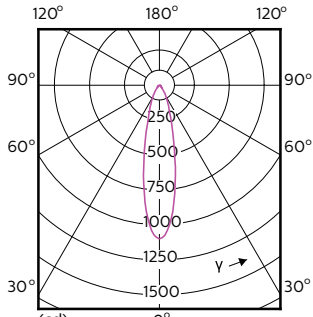

MASTER LEDspot ExpertColor MV

120°

180°

(cd) 0° 120° 180° 120°

(cd) 0°

MASTER LEDspot ExpertColor MV

Accent Diagrams

Accent Diagram