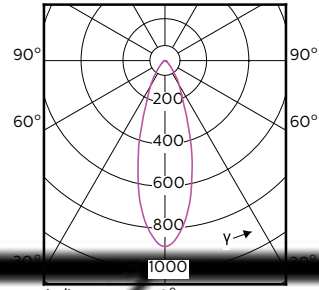

MASTER LEDspot ExpertColor MV

120°

180°

(cd) 0° 120° 180° 120°

(cd) 0°

MASTER LEDspot ExpertColor MV

Accent Diagrams

Accent Diagram