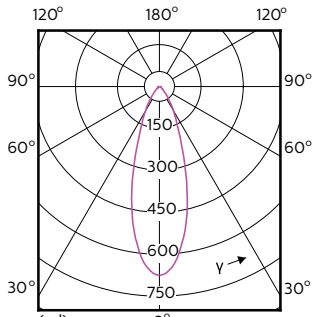

MASTER LEDspot ExpertColor MV

120°

180°

(cd) 0° 120° 180° 120°

(cd) 0°

MASTER LEDspot ExpertColor MV

Accent Diagrams

Accent Diagram