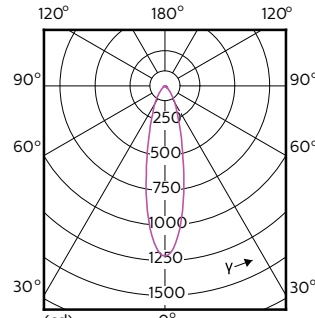

MASTER LEDspot ExpertColor MV

120°

180°

(cd) 0° 120° 180° 120°

(cd) 0°

MASTER LEDspot ExpertColor MV

Accent Diagrams

Accent Diagram