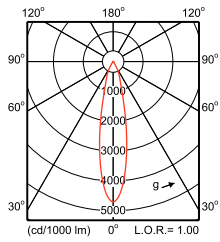

StoreFlux gen3 rim

Polar Wide Diagrams

IFPS_GD601B 1xLED12S/827 MB-Polar Normal
(separate)