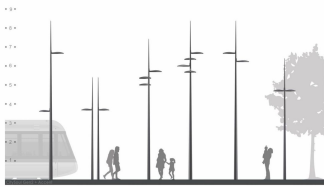

CitySoul poles and brackets

Productgegevens

2D rendering CitySoul gen2
Bracket - Accent