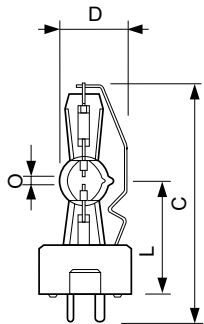

## Maatschets

Product	D (max)	O	L (min)	L (max)	L	C (max)
MSR 400 SA 1CT/40	23,5 mm	3,0 mm	36 mm	37 mm	36,5 mm	80 mm
MSR 700 SA 1CT/4	25 mm	4,0 mm	38 mm	40 mm	39 mm	83 mm

Product	D (max)	O	L (min)	L (max)	L	C (max)
MSR 1200 SA 1CT/4	34 mm	7,0 mm	58 mm	60 mm	59 mm	135 mm

Product	D (max)	O	L (min)	L (max)	L	C (max)
MSR Gold 1200 SA/SE 1CT/3	26,1 mm	5,5 mm	44 mm	46 mm	45 mm	109 mm