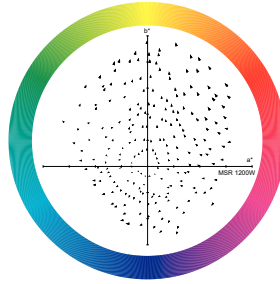

XDCR_XDMSR_1200W-Colour Rendering Vector diagram