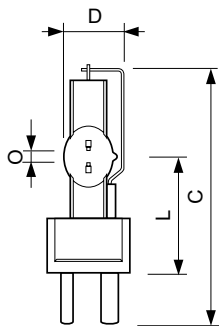

## Maatschets

Product	D (max)	O	L (min)	L (max)	L	C (max)
MSR 400 SA 1CT/40	23,5 mm	3,0 mm	36 mm	37 mm	36,5 mm	80 mm
MSR 700 SA 1CT/4	25 mm	4,0 mm	38 mm	40 mm	39 mm	83 mm

Product	D (max)	O	L (min)	L (max)	L	C (max)
MSR 1200 SA 1CT/4	34 mm	7,0 mm	58 mm	60 mm	59 mm	135 mm

Product	D (max)	O	L (min)	L (max)	L	C (max)
MSR Gold 1200 SA/SE 1CT/3	26,1 mm	5,5 mm	44 mm	46 mm	45 mm	109 mm