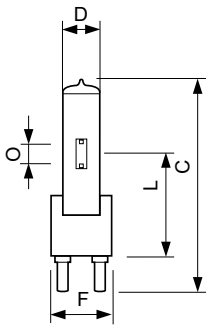

Versions

MSR 125 HR , MSR 200 HR , MSR 250 HR , MSR 400 HR

MSR 575 HR

MSR 1200 HR

Maatschets

Product	D (max)	O	L (min)	L (max)	L	C (max)	F (max)	F	F (min)
MSR 575	30 mm	7,0	69 mm	71 mm	70	145 mm	43 mm	42	41 mm
HR 1CT/4		mm			mm			mm	

Broadway MSR HR (Hot Restrike)

Maatschets

Product	D (max)	O	L (min)	L (max)	L	C (max)	F (max)	F	F (min)
MSR 400	23 mm	6,0	59 mm	61 mm	60	110 mm	24 mm	23,5	23 mm
HR 1CT/4		mm			mm			mm	

Product	D (max)	O	L (min)	L (max)	L	C (max)	F (max)	F	F (min)
MSR 1200	40 mm	10,0	106	108 mm	107	200	67 mm	65	63 mm
HR 1CT/2		mm	mm		mm	mm		mm	