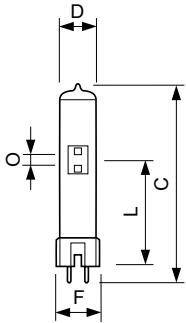

Versions

MSR 125 HR , MSR 200 HR , MSR 250 HR , MSR 400 HR

MSR 575 HR

MSR 1200 HR

Maatschets

Product	D (max)	O	L (min)	L (max)	L	C (max)	F (max)	F	F (min)
MSR 575	30 mm	7,0	69 mm	71 mm	70	145 mm	43 mm	42	41 mm
HR 1CT/4		mm			mm			mm	

Broadway MSR HR (Hot Restrike)

Maatschets

Product	D (max)	O	L (min)	L (max)	L	C (max)	F (max)	F	F (min)
MSR 400	23 mm	6,0	59 mm	61 mm	60	110 mm	24 mm	23,5	23 mm
HR 1CT/4		mm			mm			mm	

Product	D (max)	O	L (min)	L (max)	L	C (max)	F (max)	F	F (min)
MSR 1200	40 mm	10,0	106	108 mm	107	200	67 mm	65	63 mm
HR 1CT/2		mm	mm		mm	mm		mm	