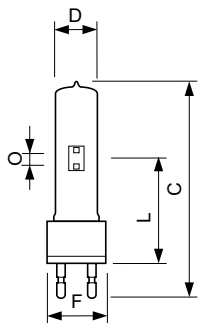

Versions

MSR 125 HR , MSR 200 HR , MSR 250 HR , MSR 400 HR

MSR 575 HR

MSR 1200 HR

Maatschets

Product	D (max)	O	L (min)	L (max)	L	C (max)	F (max)	F	F (min)
MSR 575	30 mm	7,0	69 mm	71 mm	70	145 mm	43 mm	42	41 mm
HR 1CT/4		mm			mm			mm	

Broadway MSR HR (Hot Restrike)

Maatschets

Product	D (max)	O	L (min)	L (max)	L	C (max)	F (max)	F	F (min)
MSR 400	23 mm	6,0	59 mm	61 mm	60	110 mm	24 mm	23,5	23 mm
HR 1CT/4		mm			mm			mm	

Product	D (max)	O	L (min)	L (max)	L	C (max)	F (max)	F	F (min)
MSR 1200	40 mm	10,0	106	108 mm	107	200	67 mm	65	63 mm
HR 1CT/2		mm	mm		mm	mm		mm	