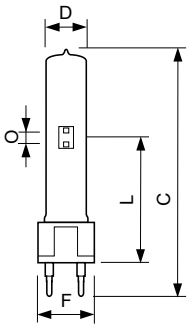

Broadway Architectural CDM-SA/T

Versions

CDM-SA/T 150W

Maatschets

Product	D	O	L (min)	L (max)	L	C (max)	F (max)	F	F (min)
CDM-SA/T	20 mm	6	55 mm	57 mm	56	110 mm	31 mm	30	29 mm
150W/942		mm			mm			mm	
1CT/12									