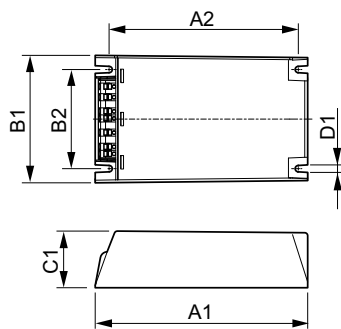

## Maatschets

Λ 2

Product	D1	C1	A1	A2	B1	B2
HID-DV PROG Xt 90	5,0 mm	65,0	150,0	135,9	65,0	46,8
CPO C1 208-277V		mm	mm	mm	mm	mm
HID-DV PROG Xt 140	5,0 mm	65,0	150,0	135,9	65,0	46,8
CPO C1 208-277V		mm	mm	mm	mm	mm